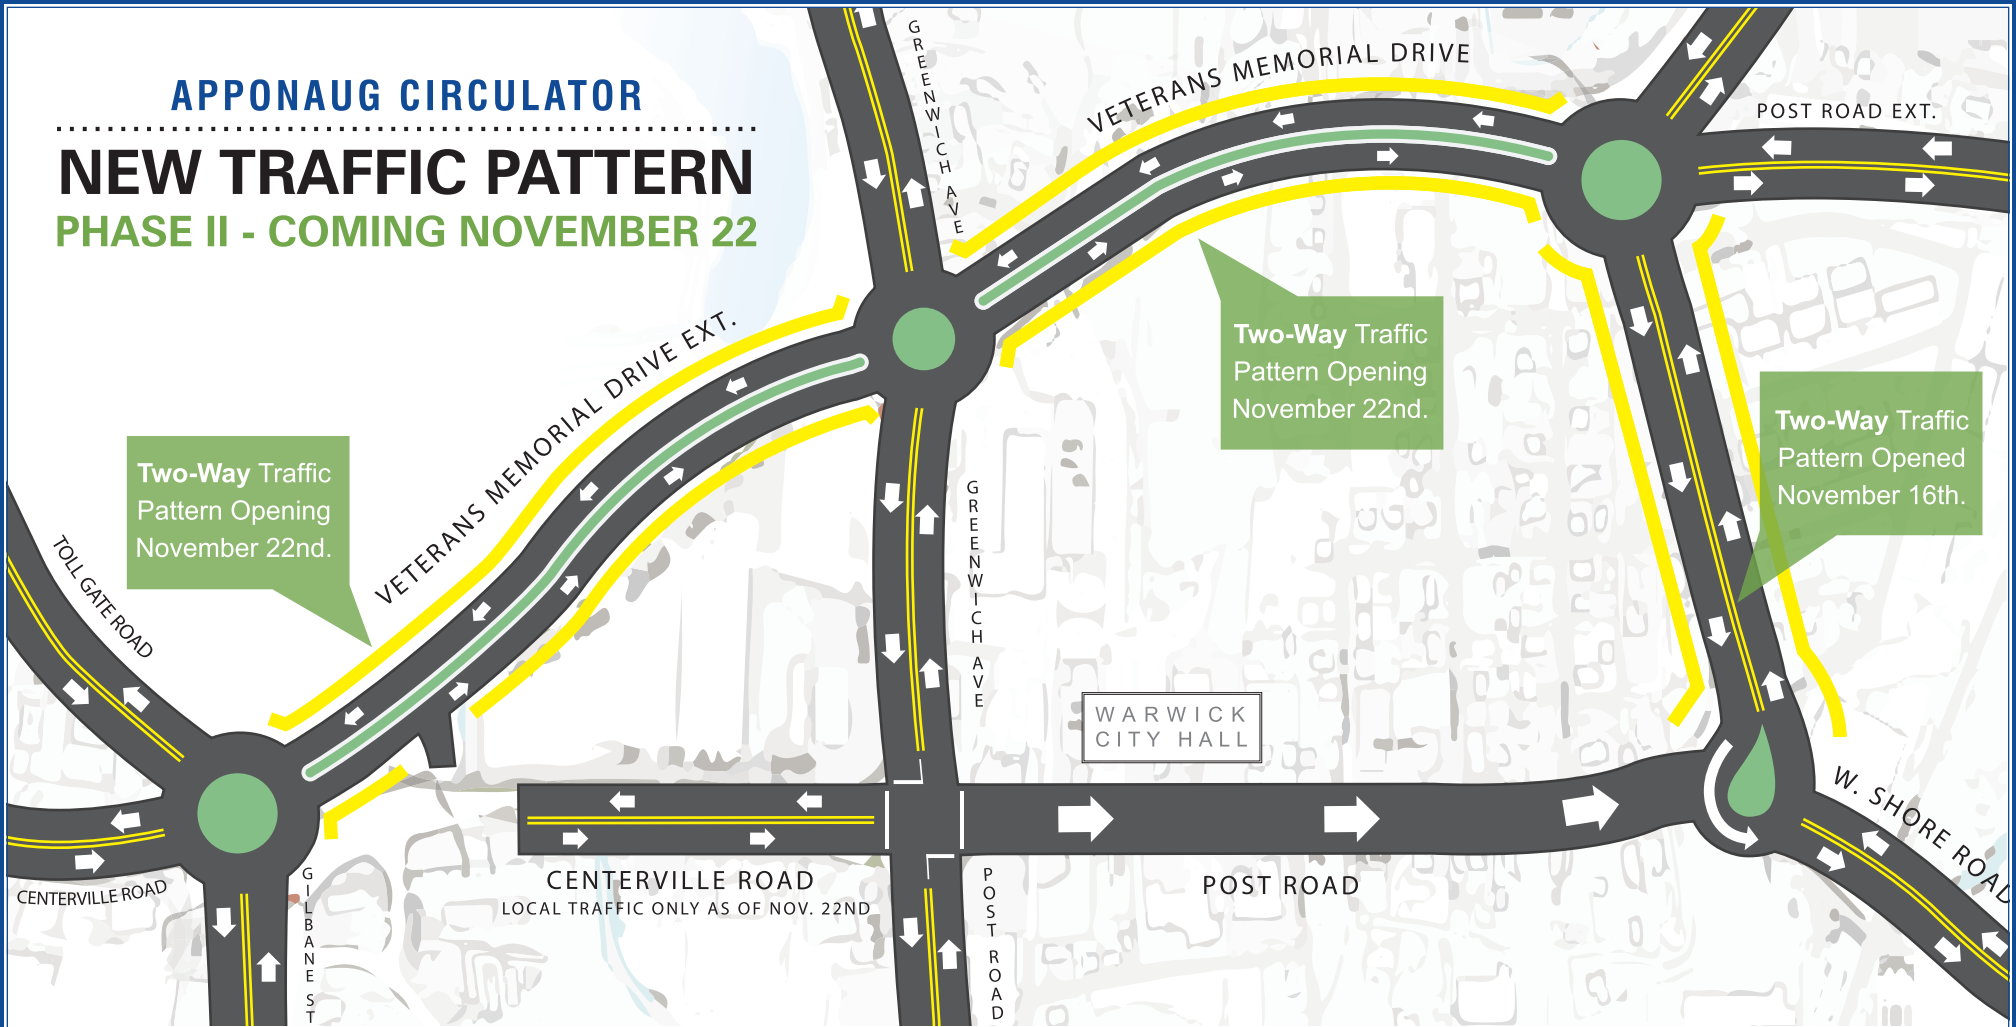

APPONAUG CIRCULATOR

NEW TRAFFIC PATTERN

PHASE II - COMING NOVEMBER 22

Two-Way Traffic Pattern Opening November 22nd.

Two-Way Traffic Pattern Opening November 22nd.

Two-Way Traffic Pattern Opened November 16th.

WARWICK CITY HALL

CENTERVILLE ROAD
LOCAL TRAFFIC ONLY AS OF NOV. 22ND

Get ready, changes are coming to the **Apponaug Circulator**.
Look for more two-way road segments. Enter the roundabouts slowly,
yield to traffic in the circle, and follow the signs. Thank you for your patience.