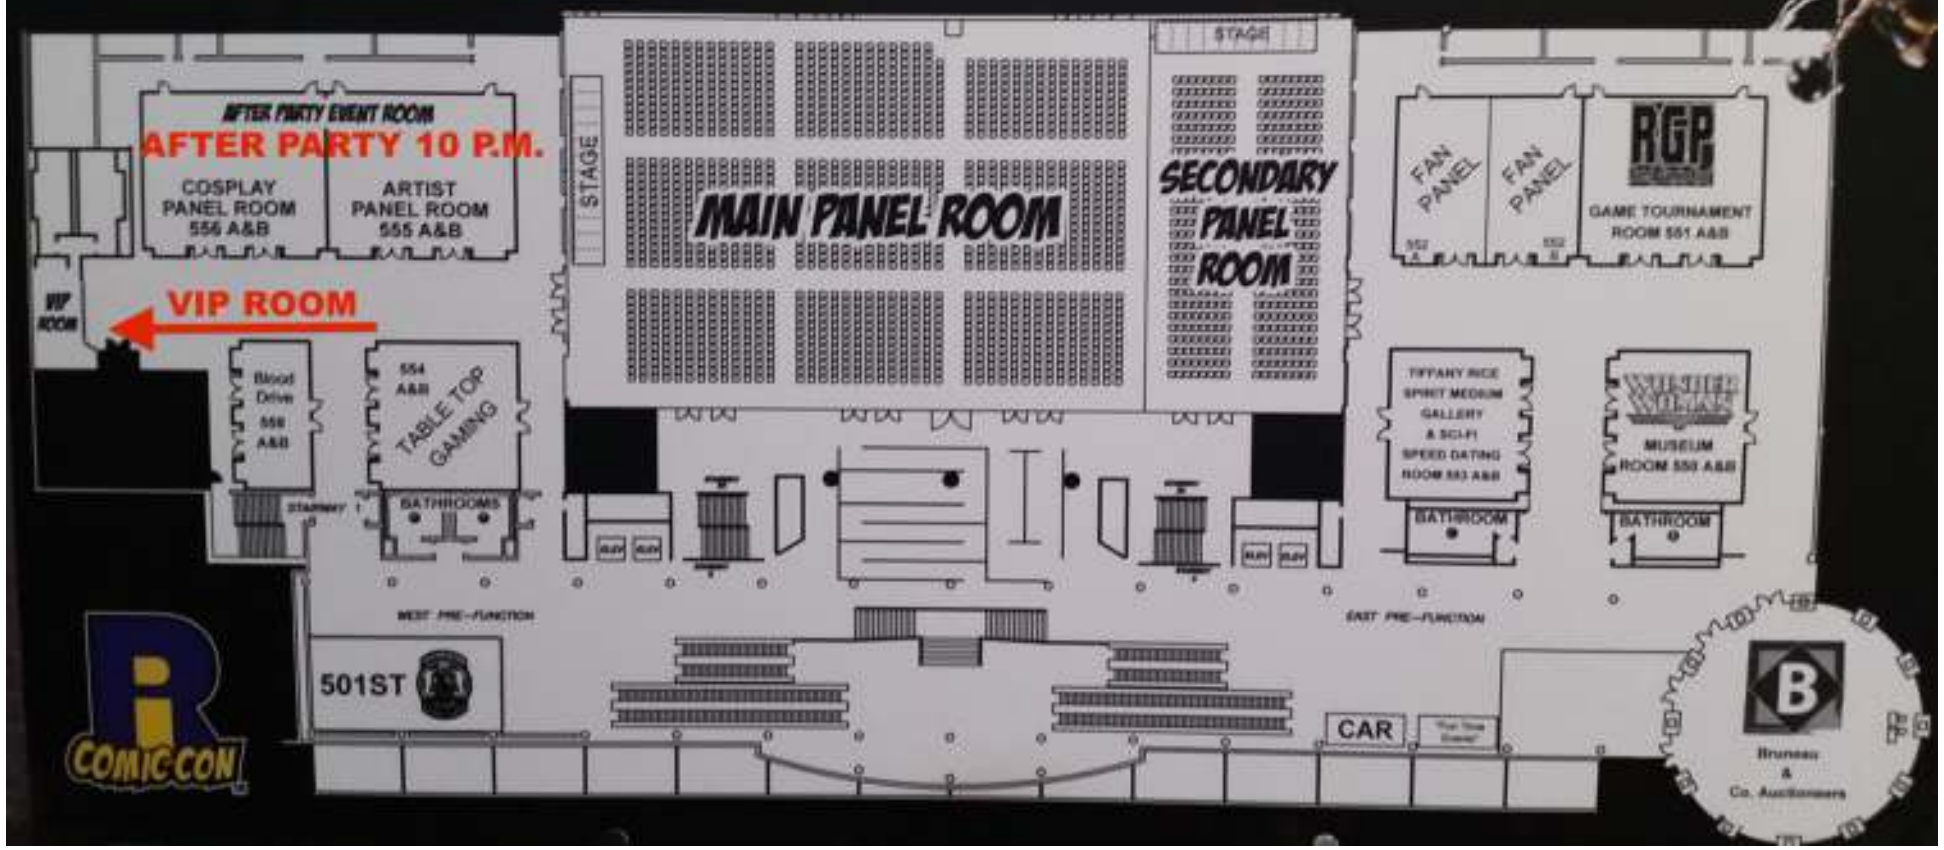

IC-CON

Convention Center Second Floor

SKY BRIDGE ONE WAY INTO DUNKIN' CENTER

COMIC CON STORE

RHODE ISLAND COMIC CON 2016 FIFTH FLOOR CONVENTION CTR.

Dunkin Donuts Center First Floor (Map II)

Stan Lee Alice Cooper Frank Grillo Gal Gadot Ray Fisher Millie Bobby Brown Christian Slater / Jeffrey Dean Morgan Rob Liefeld

CGC
ARENA EXIT
CBCS

Stan Lee Collectibles

Toy Vault

ARENA ENTRANCE

MIAMI BEACH COMIC CON 2016

Dunkin Donuts Center

Autograph pre-paid line
Autograph cash line

CELEBRITIES

DUNKIN DONUTS
BACK LOT
OVERHEAD DOOR

EXIT ONLY

ENTRANCE
Entrance

RESTROOMS
EMT
ELEVATORS
STAIRW

Volunteer HQ

PHOTO
OPS

KIDS CON